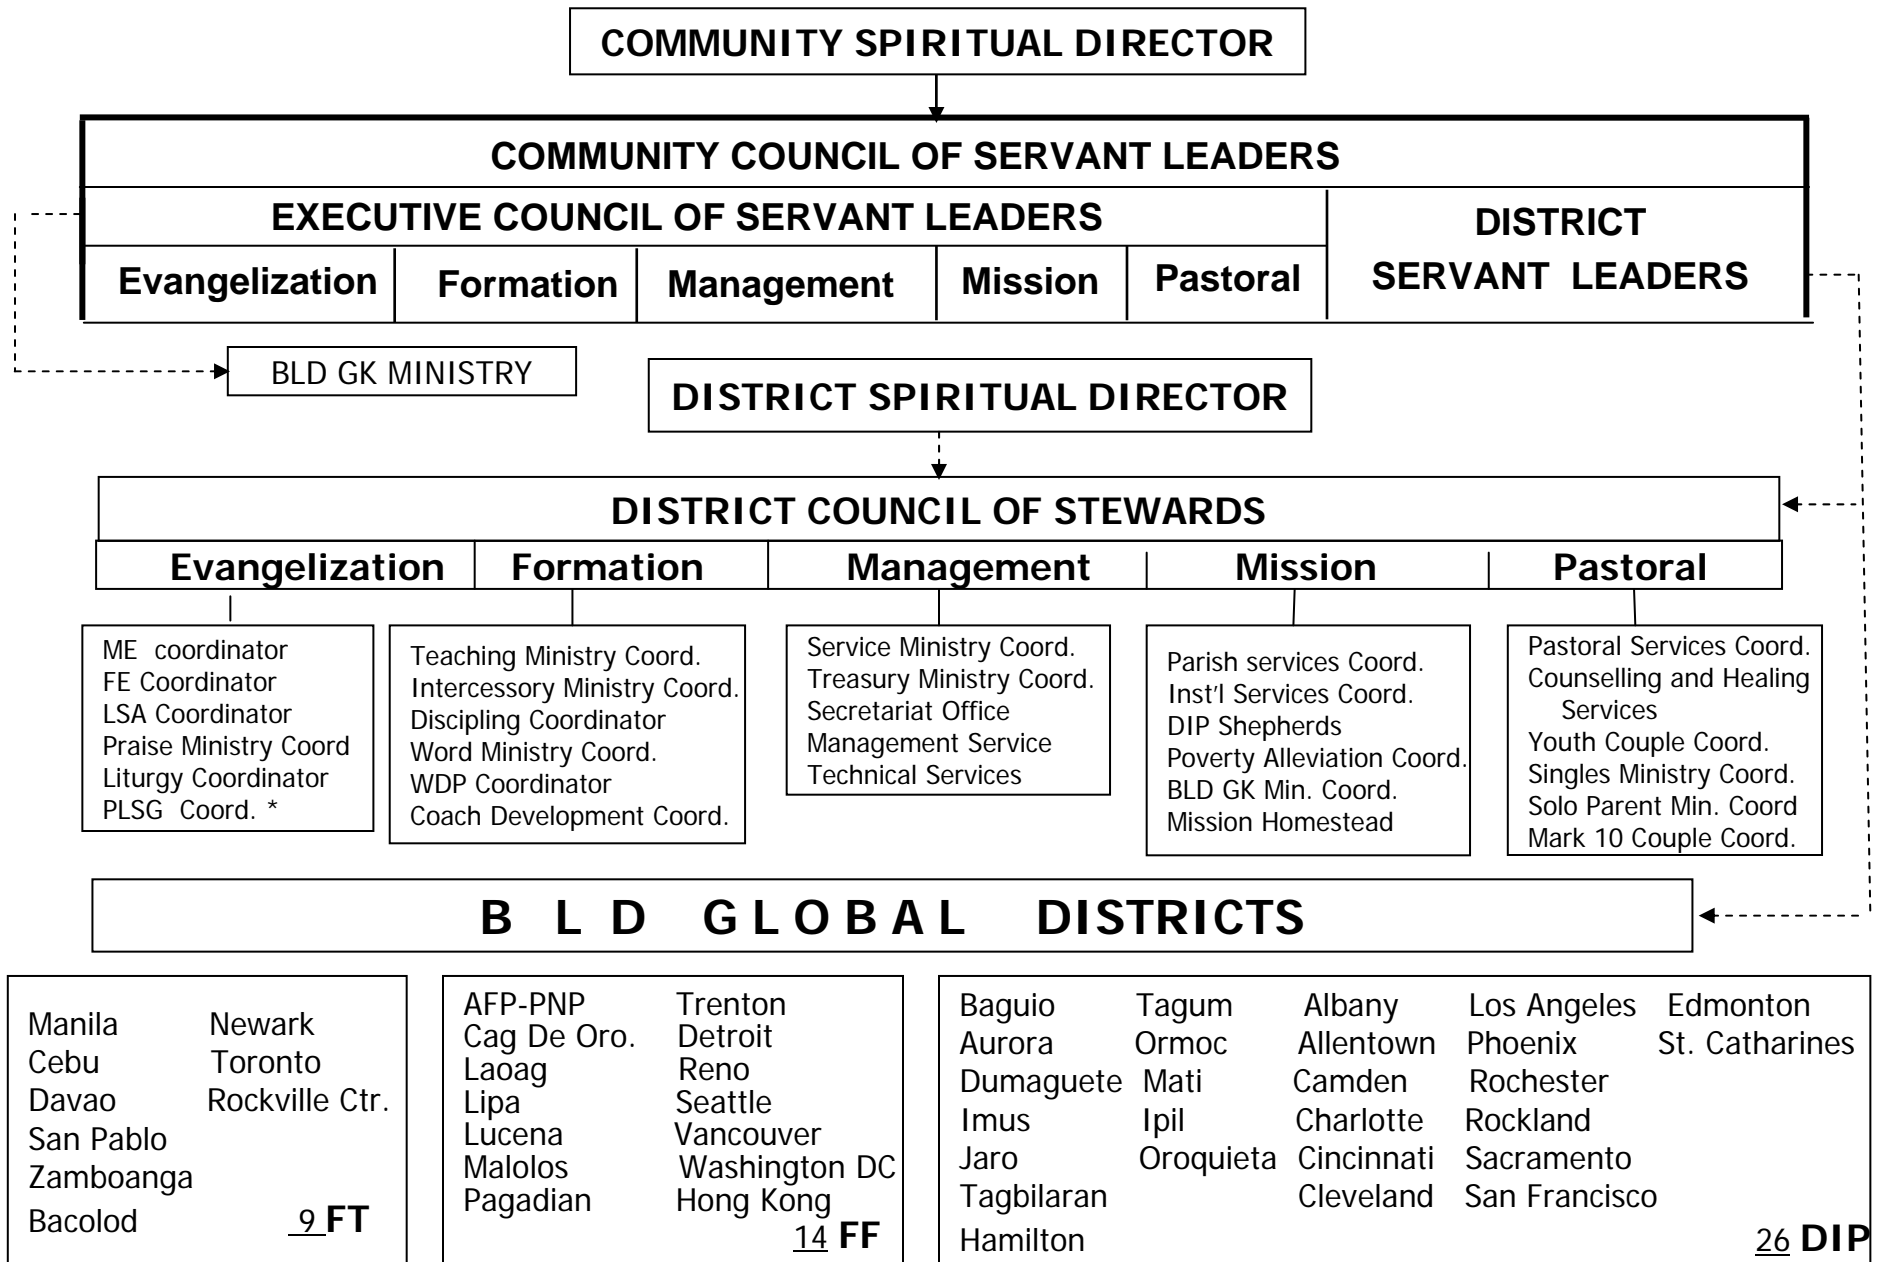

**Bukas Loob sa Diyos Covenant Community
GLOBAL ORGANIZATIONAL CHART**

ANNEX 8-A

Bukas Loob sa Diyos Covenant Community

BLD District Organization (Full Term District)

ANNEX 9-A

————— Functional

..... Pastoral